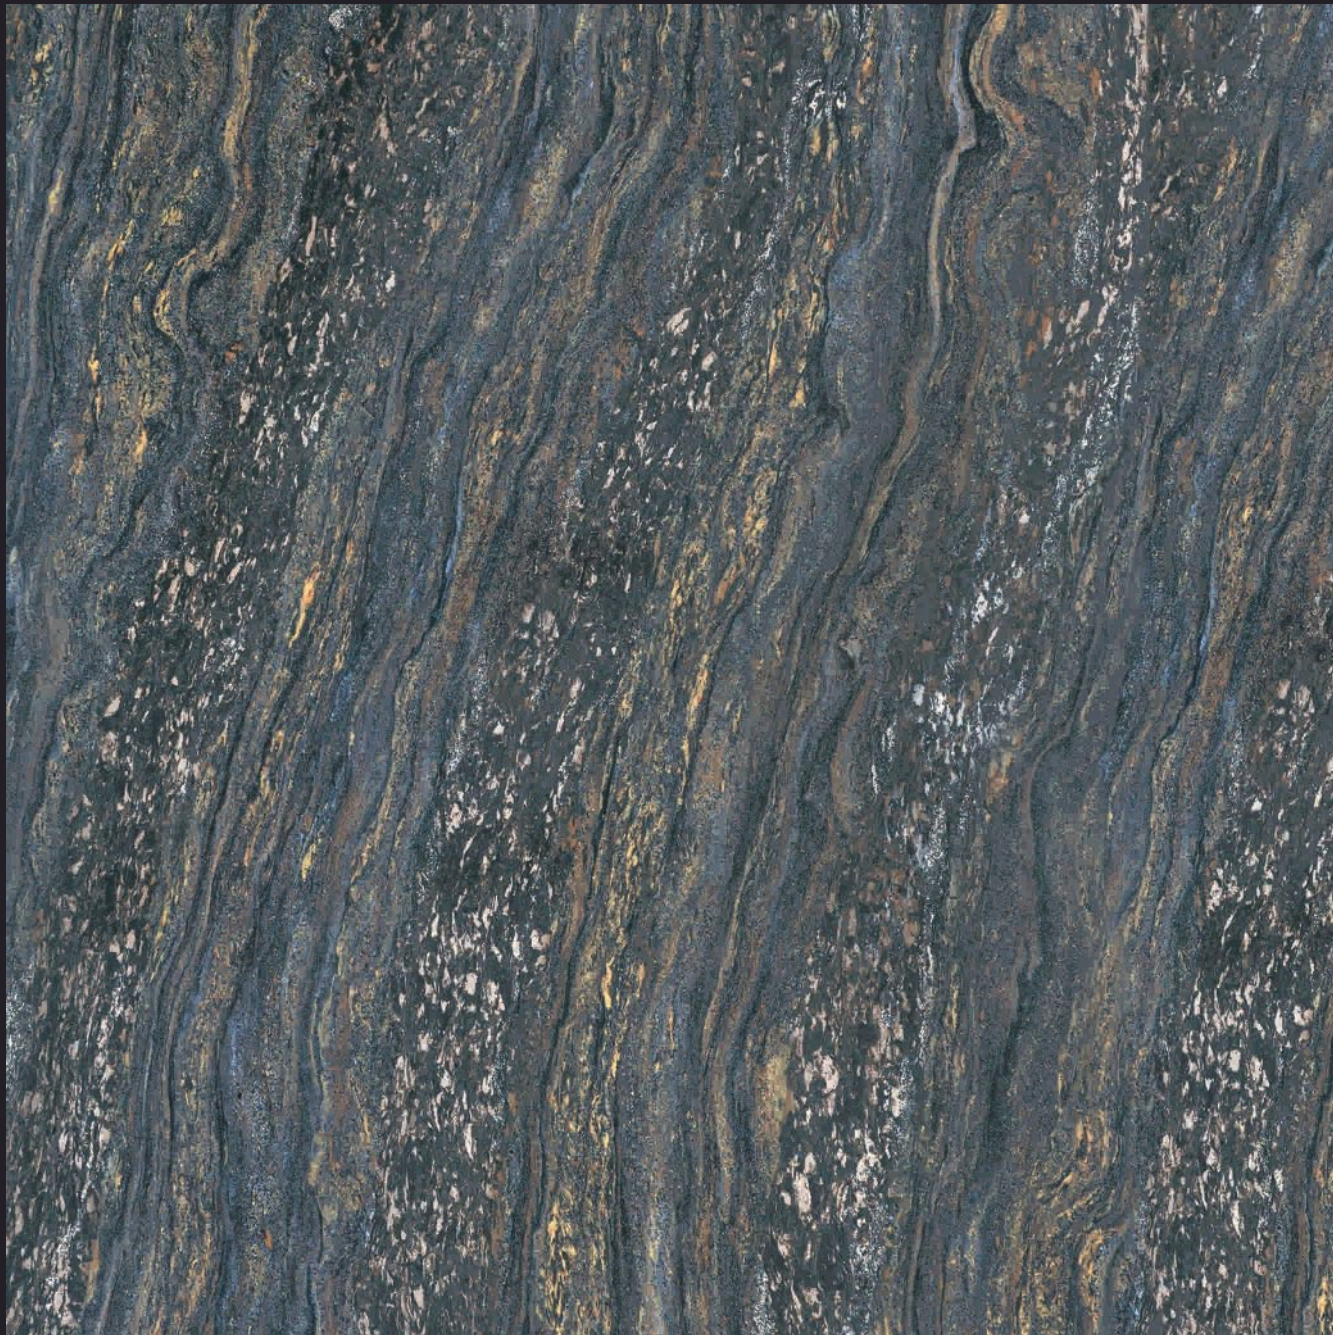

GVT | DOUBLE | 600 x
PGVT | CHARGED | 600mm

418-Alps Blue

- 100% Replacement for Italian Marble
- Water Absorption $\leq 0.5\%$
- Zero Maintenance
- Stain Class 5 Resistant
- Eco Friendly
- Divine Glossiness
- Fire Resistant
- Frost Resistant