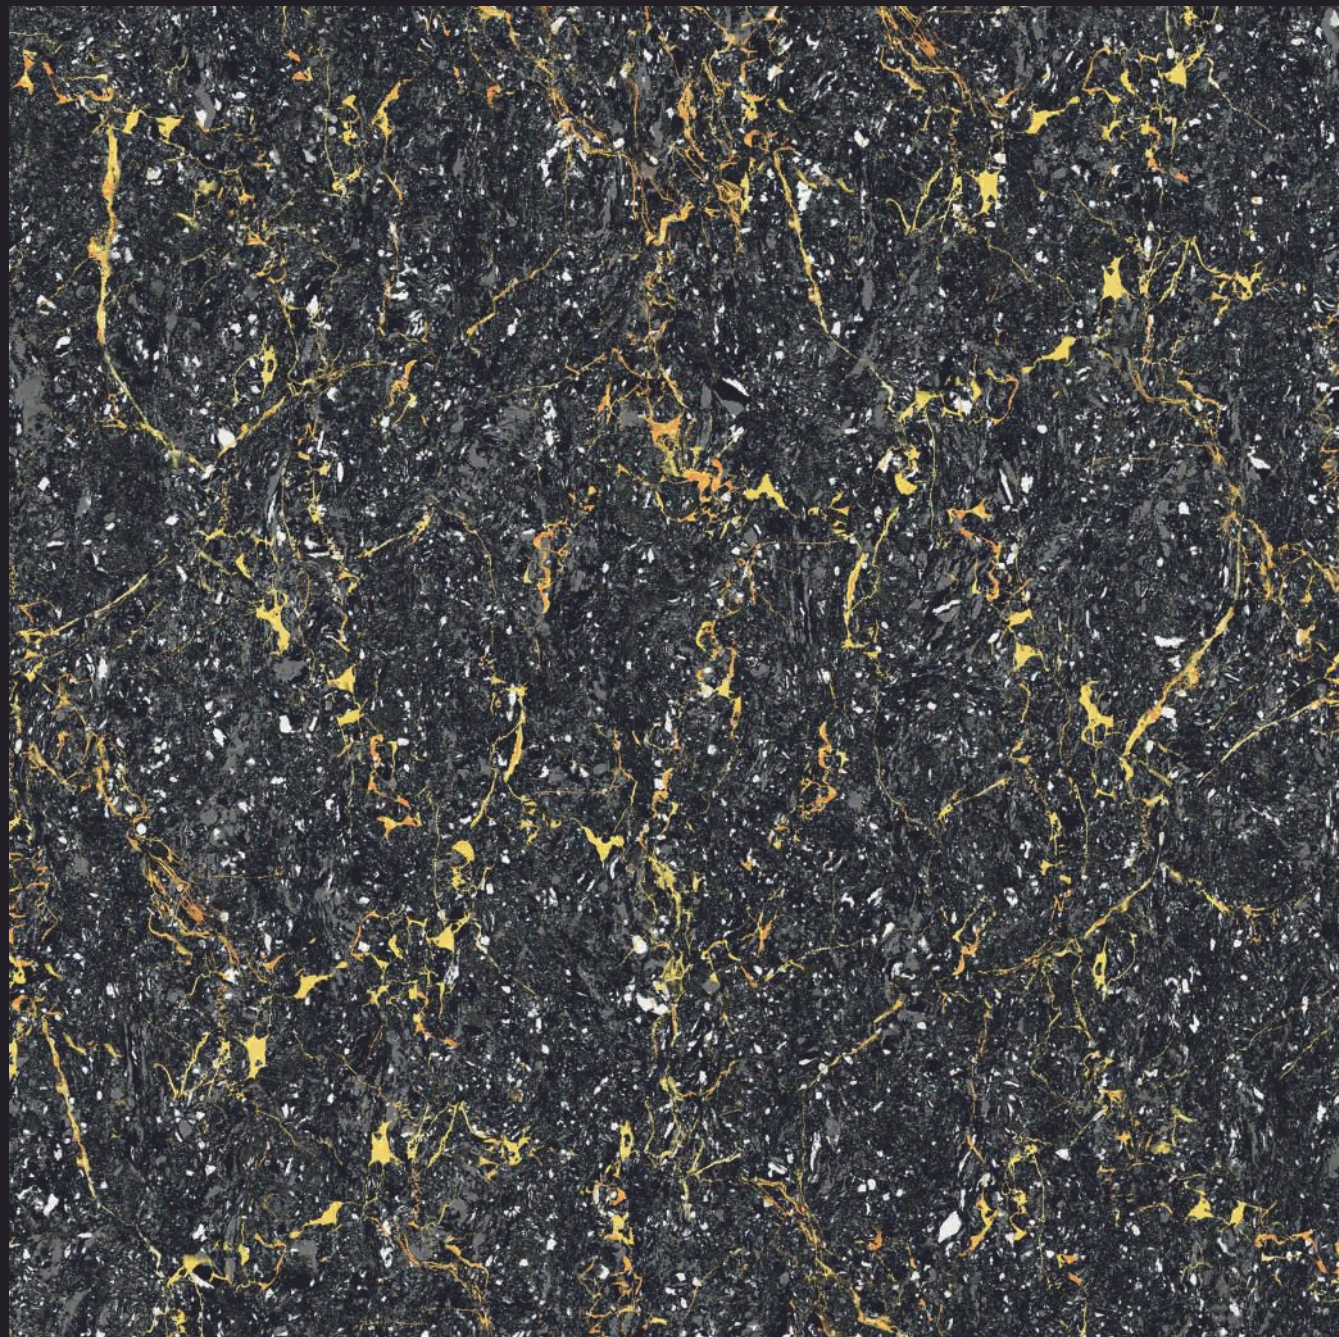

GVT | DOUBLE | 600 x
PGVT | CHARGED | 600mm

438-Pearl Black

- 100% Replacement for Italian Marble
- Water Absorption $\leq 0.5\%$
- Zero Maintenance
- Stain Class 5 Resistant
- Eco Friendly
- Divine Glossiness
- Fire Resistant
- Frost Resistant