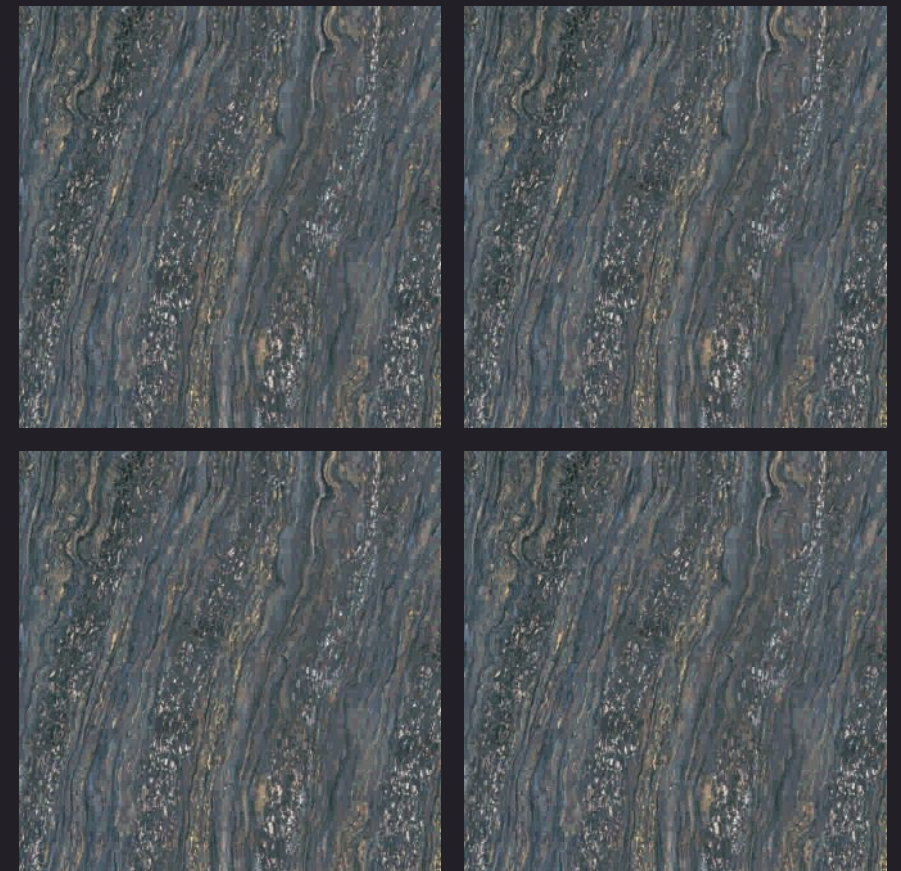

GVT | DOUBLE | 600 x
PGVT | CHARGED | 600mm

418-Alps Blue

- 100% Replacement for Italian Marble
- Water Absorption $\leq 0.5\%$
- Zero Maintenance
- Stain Class 5 Resistant
- Eco Friendly
- Divine Glossiness
- Fire Resistant
- Frost Resistant