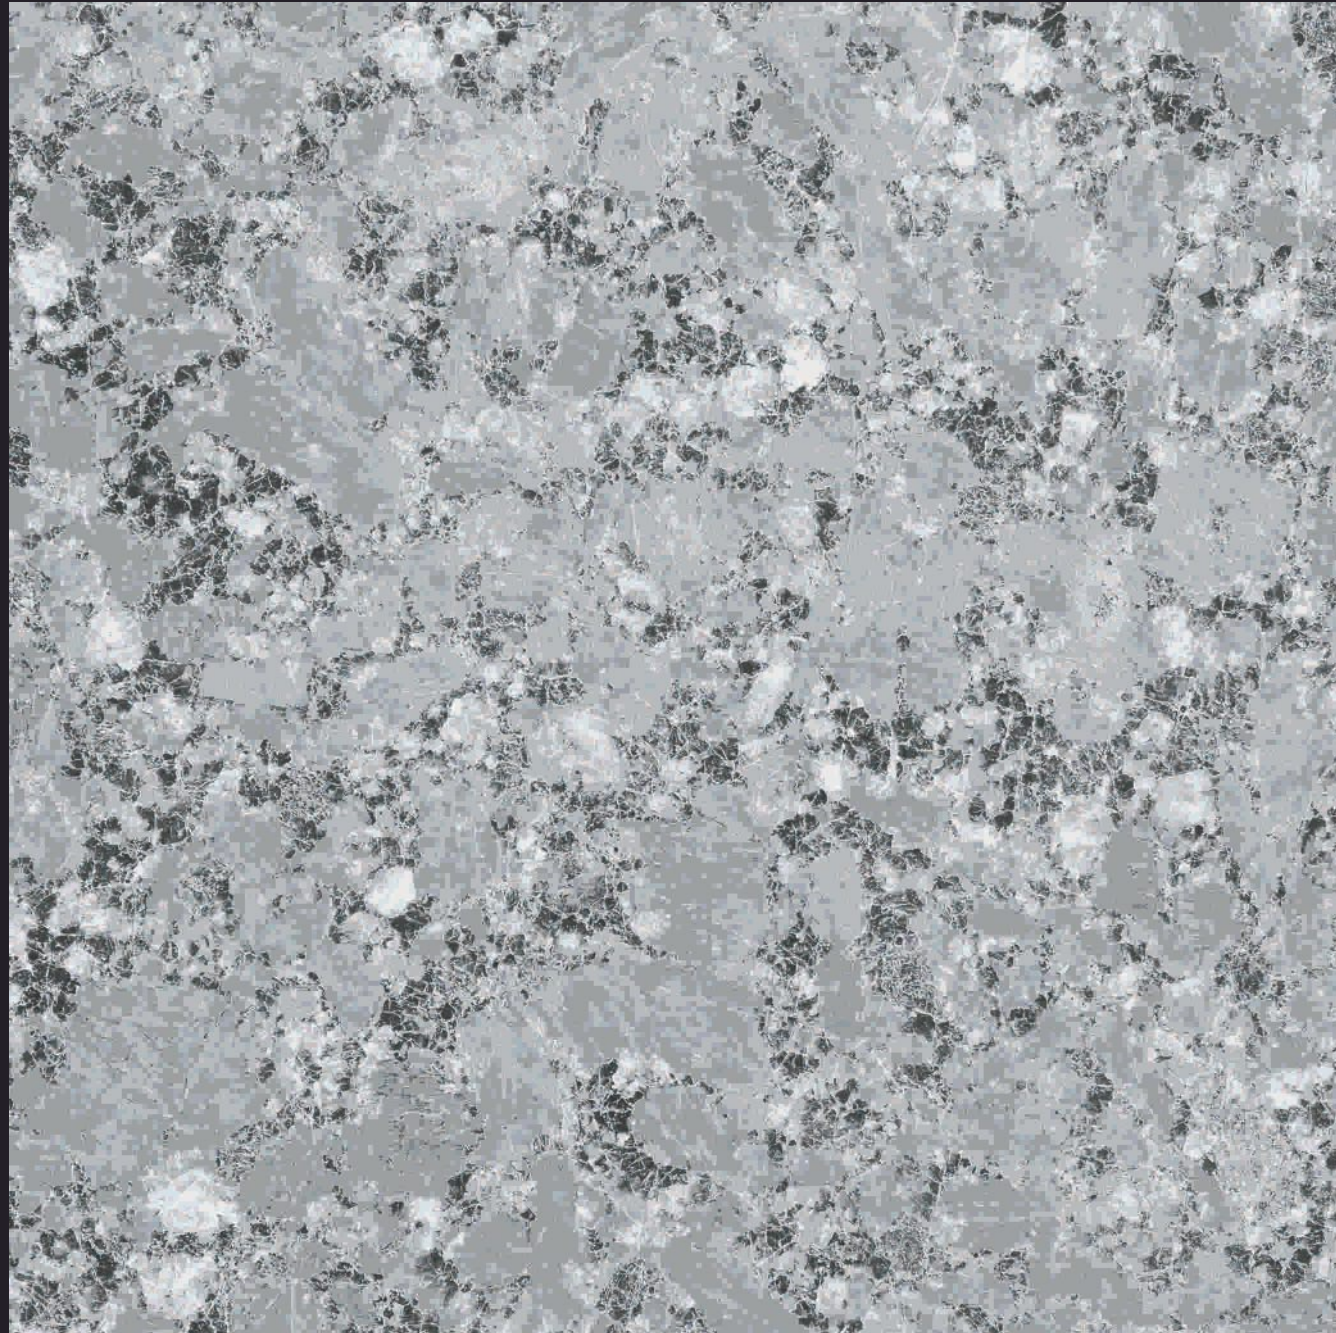

GVT | DOUBLE | 600 x
PGVT | CHARGED | 600mm

443-Galaxy Grey

- 100% Replacement for Italian Marble
- Water Absorption $\leq 0.5\%$
- Zero Maintenance
- Stain Class 5 Resistant
- Eco Friendly
- Divine Glossiness
- Fire Resistant
- Frost Resistant