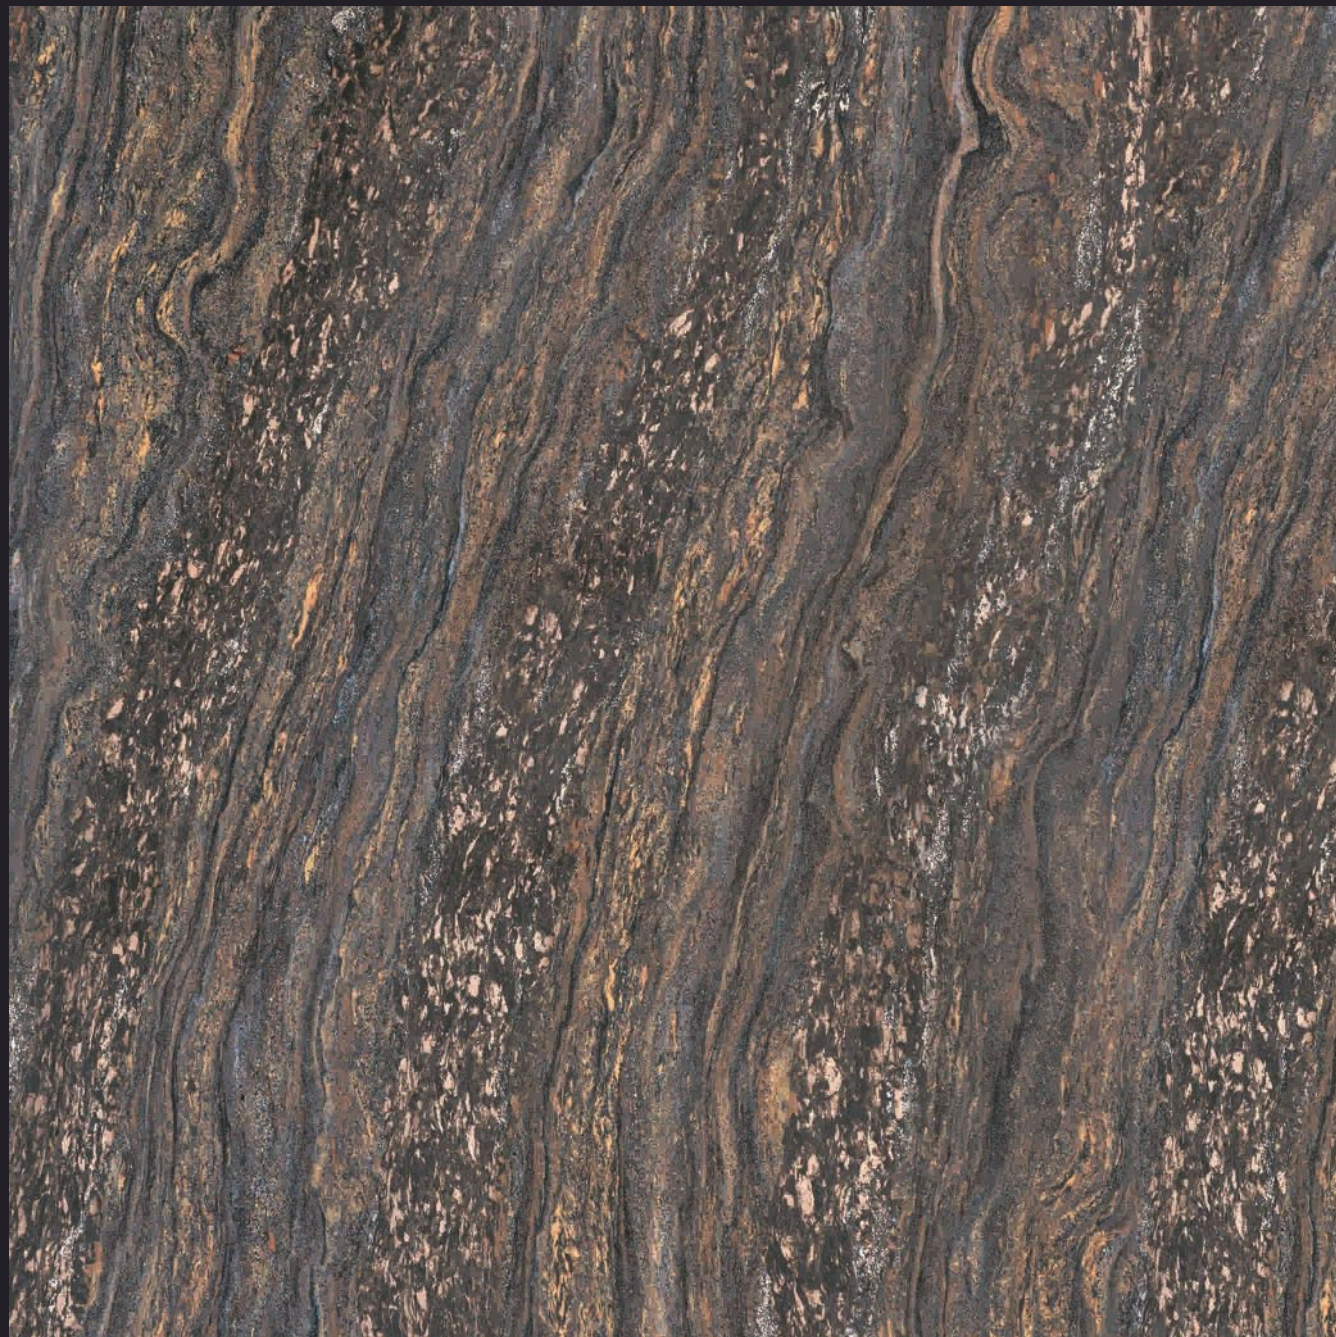

GVT | DOUBLE | 600 x
PGVT | CHARGED | 600mm

419-Alps Brown

- 100% Replacement for Italian Marble
- Water Absorption $\leq 0.5\%$
- Zero Maintenance
- Stain Class 5 Resistant
- Eco Friendly
- Divine Glossiness
- Fire Resistant
- Frost Resistant