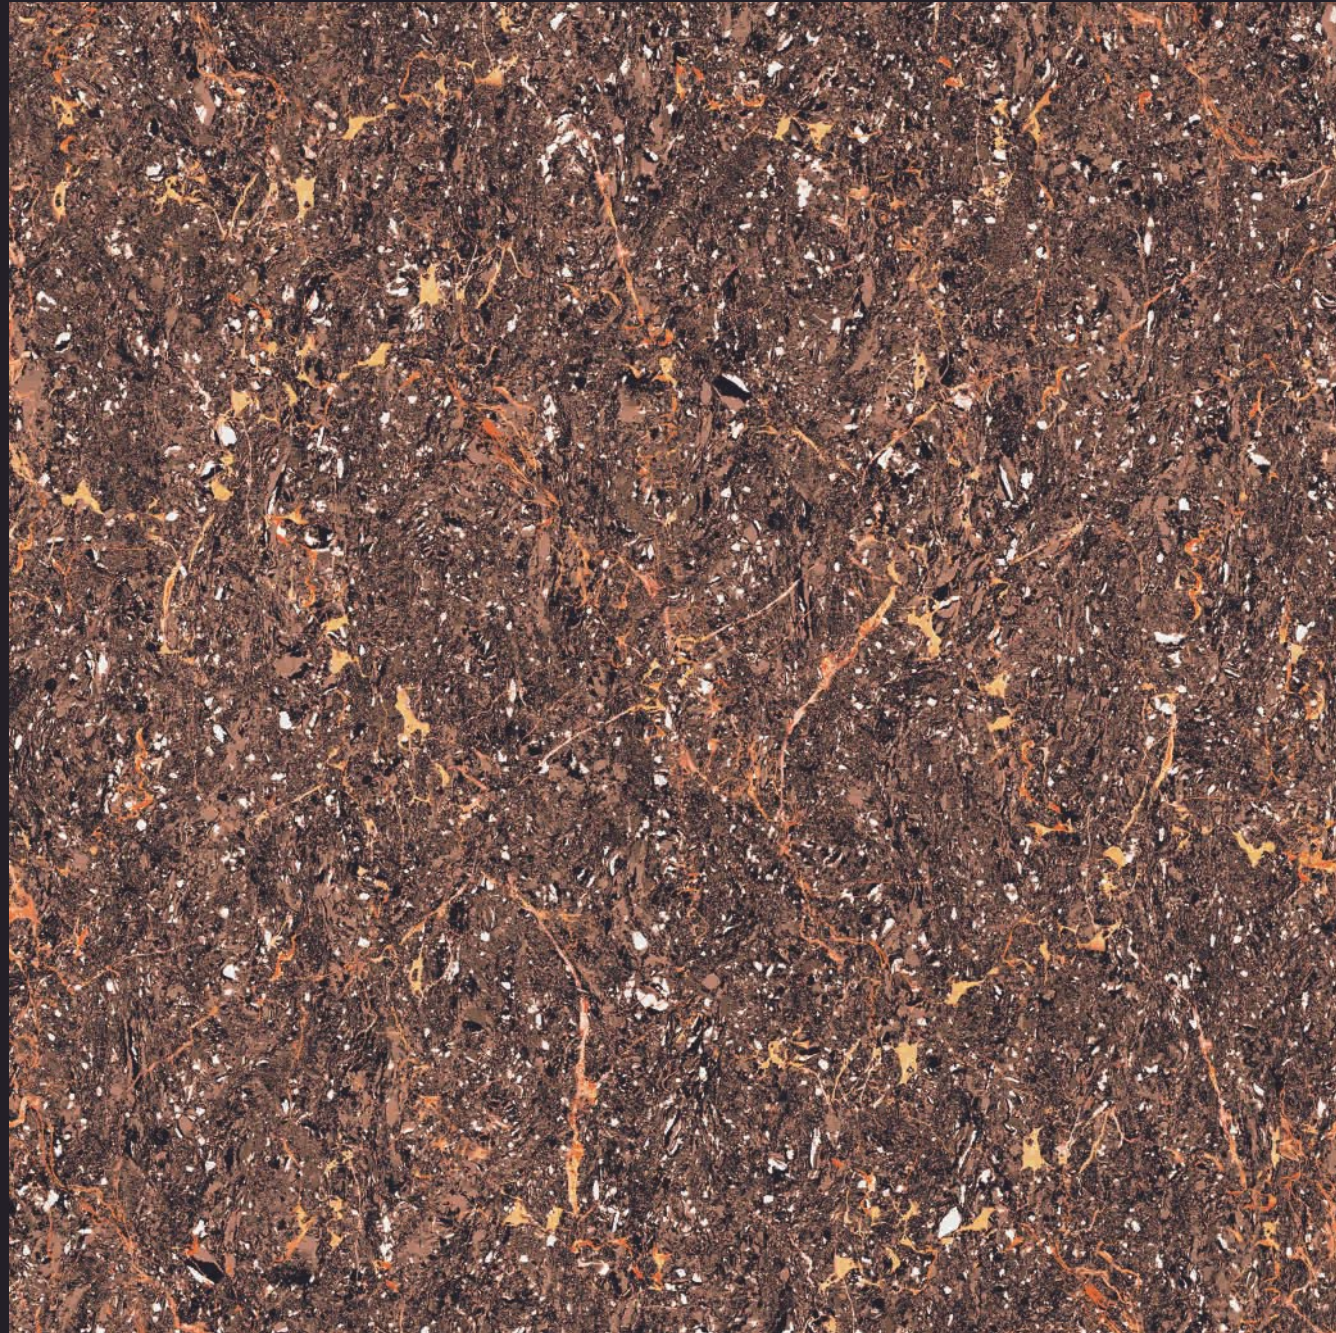

GVT | DOUBLE | 600 x
PGVT | CHARGED | 600mm

439-Pearl Choko

- 100% Replacement for Italian Marble
- Water Absorption $\leq 0.5\%$
- Zero Maintenance
- Stain Class 5 Resistant
- Eco Friendly
- Divine Glossiness
- Fire Resistant
- Frost Resistant