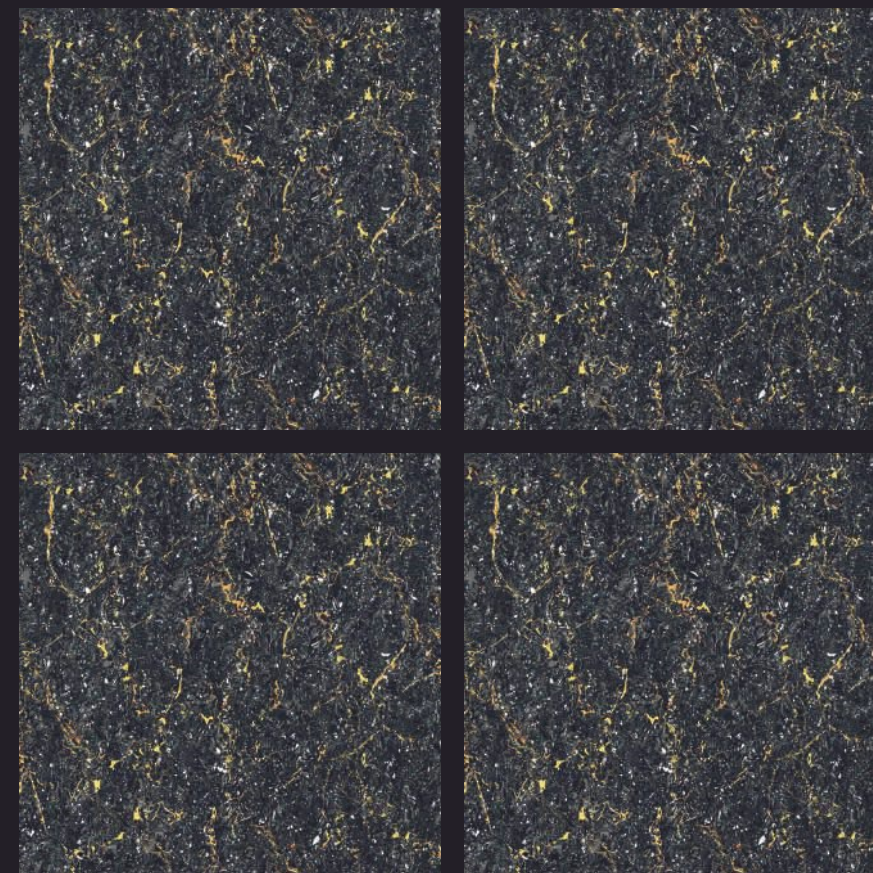

GVT | DOUBLE | 600 x
PGVT | CHARGED | 600mm

438-Pearl Black

- 100% Replacement for Italian Marble
- Water Absorption $\leq 0.5\%$
- Zero Maintenance
- Stain Class 5 Resistant
- Eco Friendly
- Divine Glossiness
- Fire Resistant
- Frost Resistant