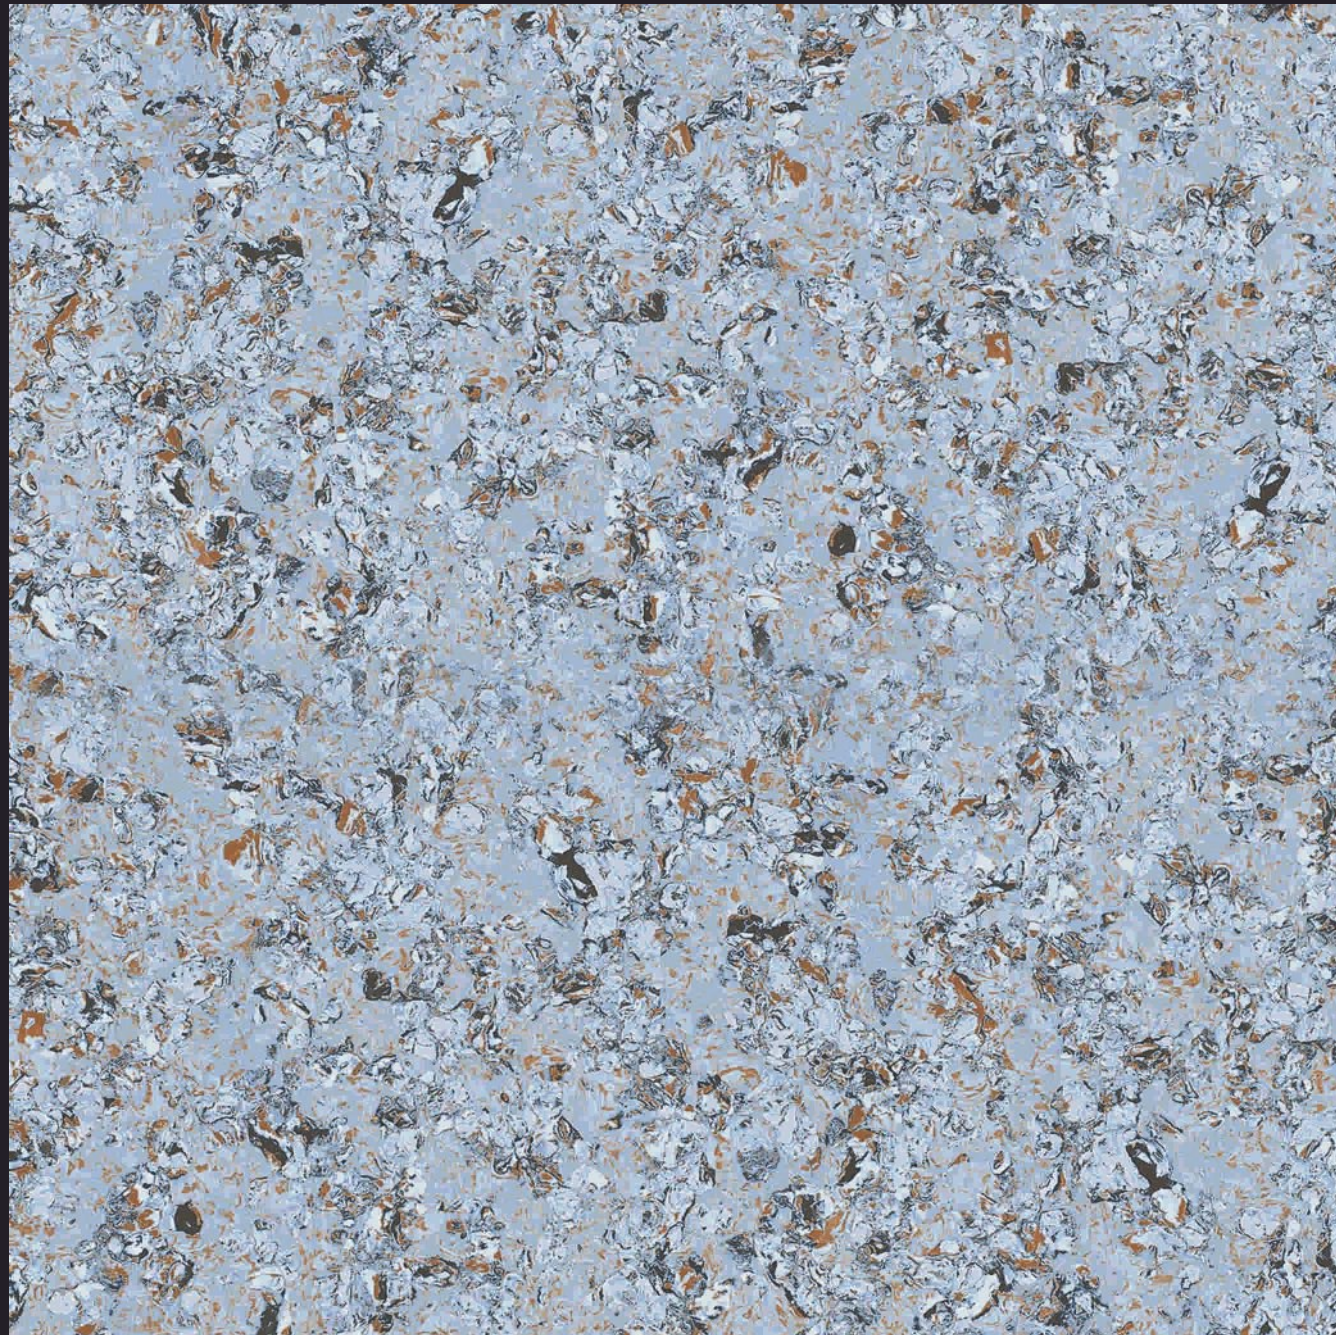

GVT | DOUBLE | 600 x
PGVT | CHARGED | 600mm

401-Creta Blue

-  100% Replacement for Italian Marble
-  Water Absorption $\leq 0.5\%$
-  Zero Maintenance
-  Stain Class 5 Resistant
-  Eco Friendly
-  Divine Glossiness
-  Fire Resistant
-  Frost Resistant